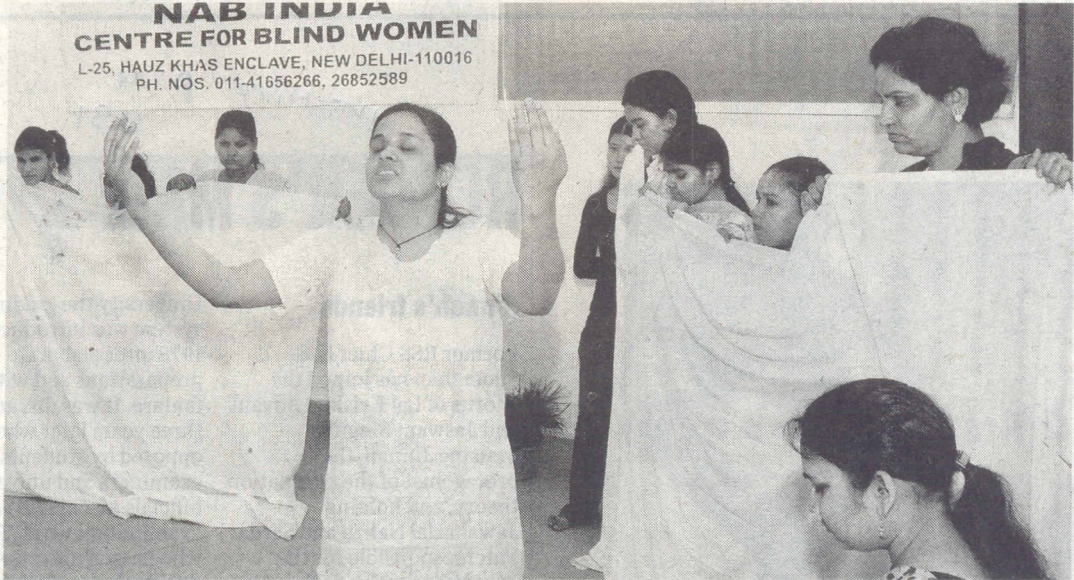

Inside Delhi

NAB INDIA CENTRE FOR BLIND WOMEN

L-25, HAUZ KHAS ENCLAVE, NEW DELHI-110016
PH. NOS. 011-41656266, 26852589

SHOW TIME: *Visually challenged young girls presenting short skit and musical performance organised by the National Association of Blind and Ramchander Nath Foundation on Sunday. This event is aimed at highlighting the creativity of the marginalised section of the society.* - PHOTO: SHANKER CHAKRAVARTY